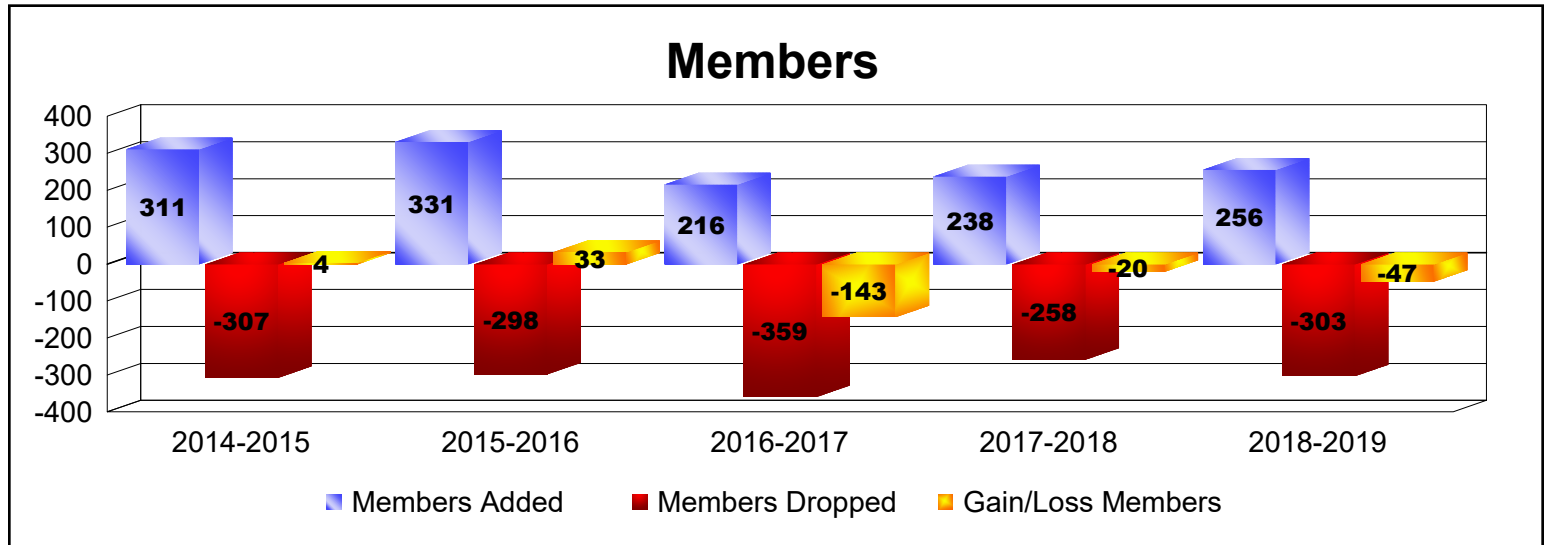

Year	New Clubs	Dropped Clubs	Gain/ Loss Clubs	New Members	Charter Members	Reinstate Members	Transfer Members	Total Member Added	Total Members Dropped	Gain/ Loss Members
2014-2015	3	-2	1	205	88	4	14	311	-307	4
2015-2016	3	-4	-1	215	96	8	12	331	-298	33
2016-2017	1	0	1	161	29	18	8	216	-359	-143
2017-2018	0	-2	-2	207	0	11	20	238	-258	-20
2018-2019	2	-2	0	173	52	7	24	256	-303	-47
<b>Average</b>	<b>2</b>	<b>-2</b>	<b>0</b>	<b>192</b>	<b>53</b>	<b>10</b>	<b>16</b>	<b>270</b>	<b>-305</b>	<b>-35</b>

Year	New Clubs	Dropped Clubs	Gain/ Loss Clubs	New Members	Charter Members	Reinstate Members	Transfer Members	Total Member Added	Total Members Dropped	Gain/ Loss Members
2014-2015	0	0	0	5	0	1	1	7	-7	0
2015-2016	0	0	0	6	0	2	1	9	-10	-1
2016-2017	0	0	0	3	0	0	0	3	-2	1
2017-2018	0	0	0	17	0	0	2	19	-14	5
2018-2019	0	0	0	9	0	0	0	9	-4	5
<b>Average</b>	<b>0</b>	<b>0</b>	<b>0</b>	<b>8</b>	<b>0</b>	<b>1</b>	<b>1</b>	<b>9</b>	<b>-7</b>	<b>2</b>