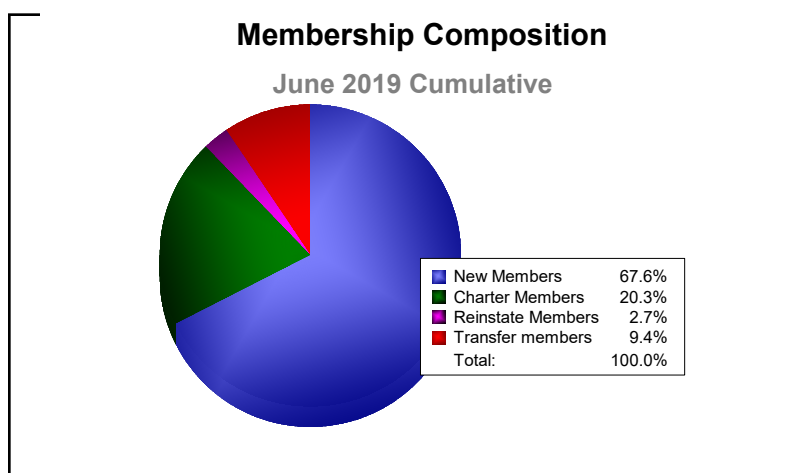

Year	New Clubs	Dropped Clubs	Gain/ Loss Clubs	New Members	Charter Members	Reinstate Members	Transfer Members	Total Member Added	Total Members Dropped	Gain/ Loss Members
2014-2015	3	-2	1	205	88	4	14	311	-307	4
2015-2016	3	-4	-1	215	96	8	12	331	-298	33
2016-2017	1	0	1	161	29	18	8	216	-359	-143
2017-2018	0	-2	-2	207	0	11	20	238	-258	-20
2018-2019	2	-2	0	173	52	7	24	256	-303	-47
<b>Average</b>	<b>2</b>	<b>-2</b>	<b>0</b>	<b>192</b>	<b>53</b>	<b>10</b>	<b>16</b>	<b>270</b>	<b>-305</b>	<b>-35</b>

Year	New Clubs	Dropped Clubs	Gain/ Loss Clubs	New Members	Charter Members	Reinstate Members	Transfer Members	Total Member Added	Total Members Dropped	Gain/ Loss Members
2014-2015	0	0	0	5	0	1	1	7	-7	0
2015-2016	0	0	0	6	0	2	1	9	-10	-1
2016-2017	0	0	0	3	0	0	0	3	-2	1
2017-2018	0	0	0	17	0	0	2	19	-14	5
2018-2019	0	0	0	9	0	0	0	9	-4	5
<b>Average</b>	<b>0</b>	<b>0</b>	<b>0</b>	<b>8</b>	<b>0</b>	<b>1</b>	<b>1</b>	<b>9</b>	<b>-7</b>	<b>2</b>