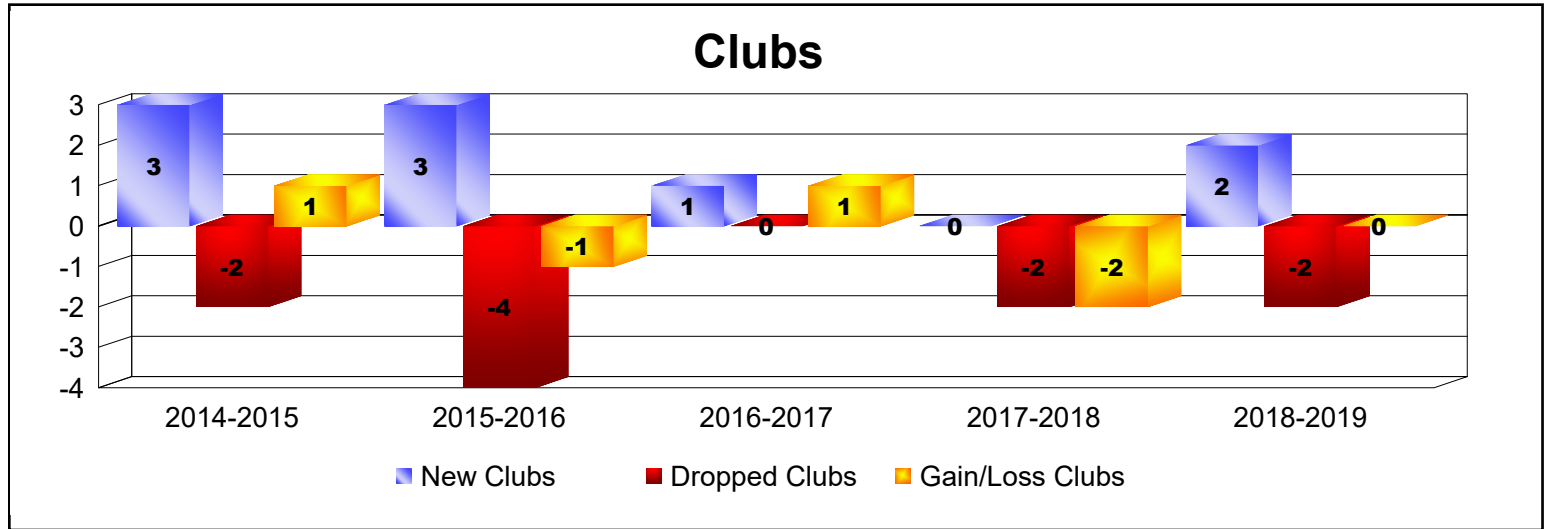

Year	New Clubs	Dropped Clubs	Gain/ Loss Clubs	New Members	Charter Members	Reinstate Members	Transfer Members	Total Member Added	Total Members Dropped	Gain/ Loss Members
2014-2015	3	-2	1	205	88	4	14	311	-307	4
2015-2016	3	-4	-1	215	96	8	12	331	-298	33
2016-2017	1	0	1	161	29	18	8	216	-359	-143
2017-2018	0	-2	-2	207	0	11	20	238	-258	-20
2018-2019	2	-2	0	173	52	7	24	256	-303	-47
<b>Average</b>	<b>2</b>	<b>-2</b>	<b>0</b>	<b>192</b>	<b>53</b>	<b>10</b>	<b>16</b>	<b>270</b>	<b>-305</b>	<b>-35</b>

Year	New Clubs	Dropped Clubs	Gain/ Loss Clubs	New Members	Charter Members	Reinstate Members	Transfer Members	Total Member Added	Total Members Dropped	Gain/ Loss Members
2014-2015	0	0	0	5	0	1	1	7	-7	0
2015-2016	0	0	0	6	0	2	1	9	-10	-1
2016-2017	0	0	0	3	0	0	0	3	-2	1
2017-2018	0	0	0	17	0	0	2	19	-14	5
2018-2019	0	0	0	9	0	0	0	9	-4	5
<b>Average</b>	<b>0</b>	<b>0</b>	<b>0</b>	<b>8</b>	<b>0</b>	<b>1</b>	<b>1</b>	<b>9</b>	<b>-7</b>	<b>2</b>