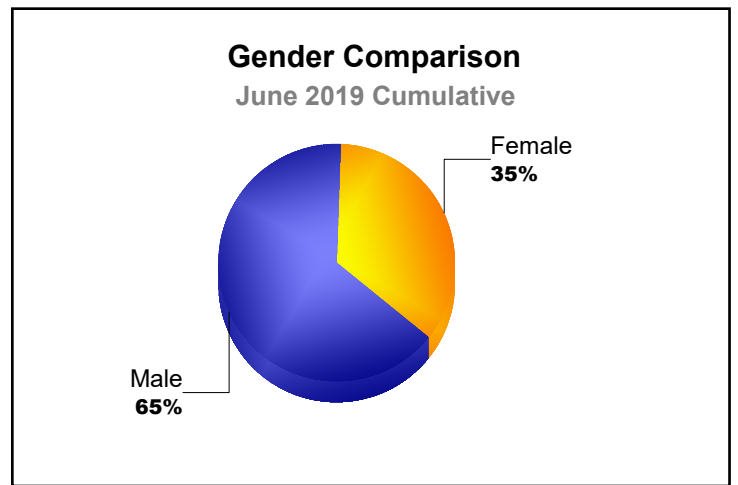

Year	New Clubs	Dropped Clubs	Gain/ Loss Clubs	New Members	Charter Members	Reinstate Members	Transfer Members	Total Member Added	Total Members Dropped	Gain/ Loss Members
2014-2015	3	-2	1	205	88	4	14	311	-307	4
2015-2016	3	-4	-1	215	96	8	12	331	-298	33
2016-2017	1	0	1	161	29	18	8	216	-359	-143
2017-2018	0	-2	-2	207	0	11	20	238	-258	-20
2018-2019	2	-2	0	173	52	7	24	256	-303	-47
<b>Average</b>	<b>2</b>	<b>-2</b>	<b>0</b>	<b>192</b>	<b>53</b>	<b>10</b>	<b>16</b>	<b>270</b>	<b>-305</b>	<b>-35</b>